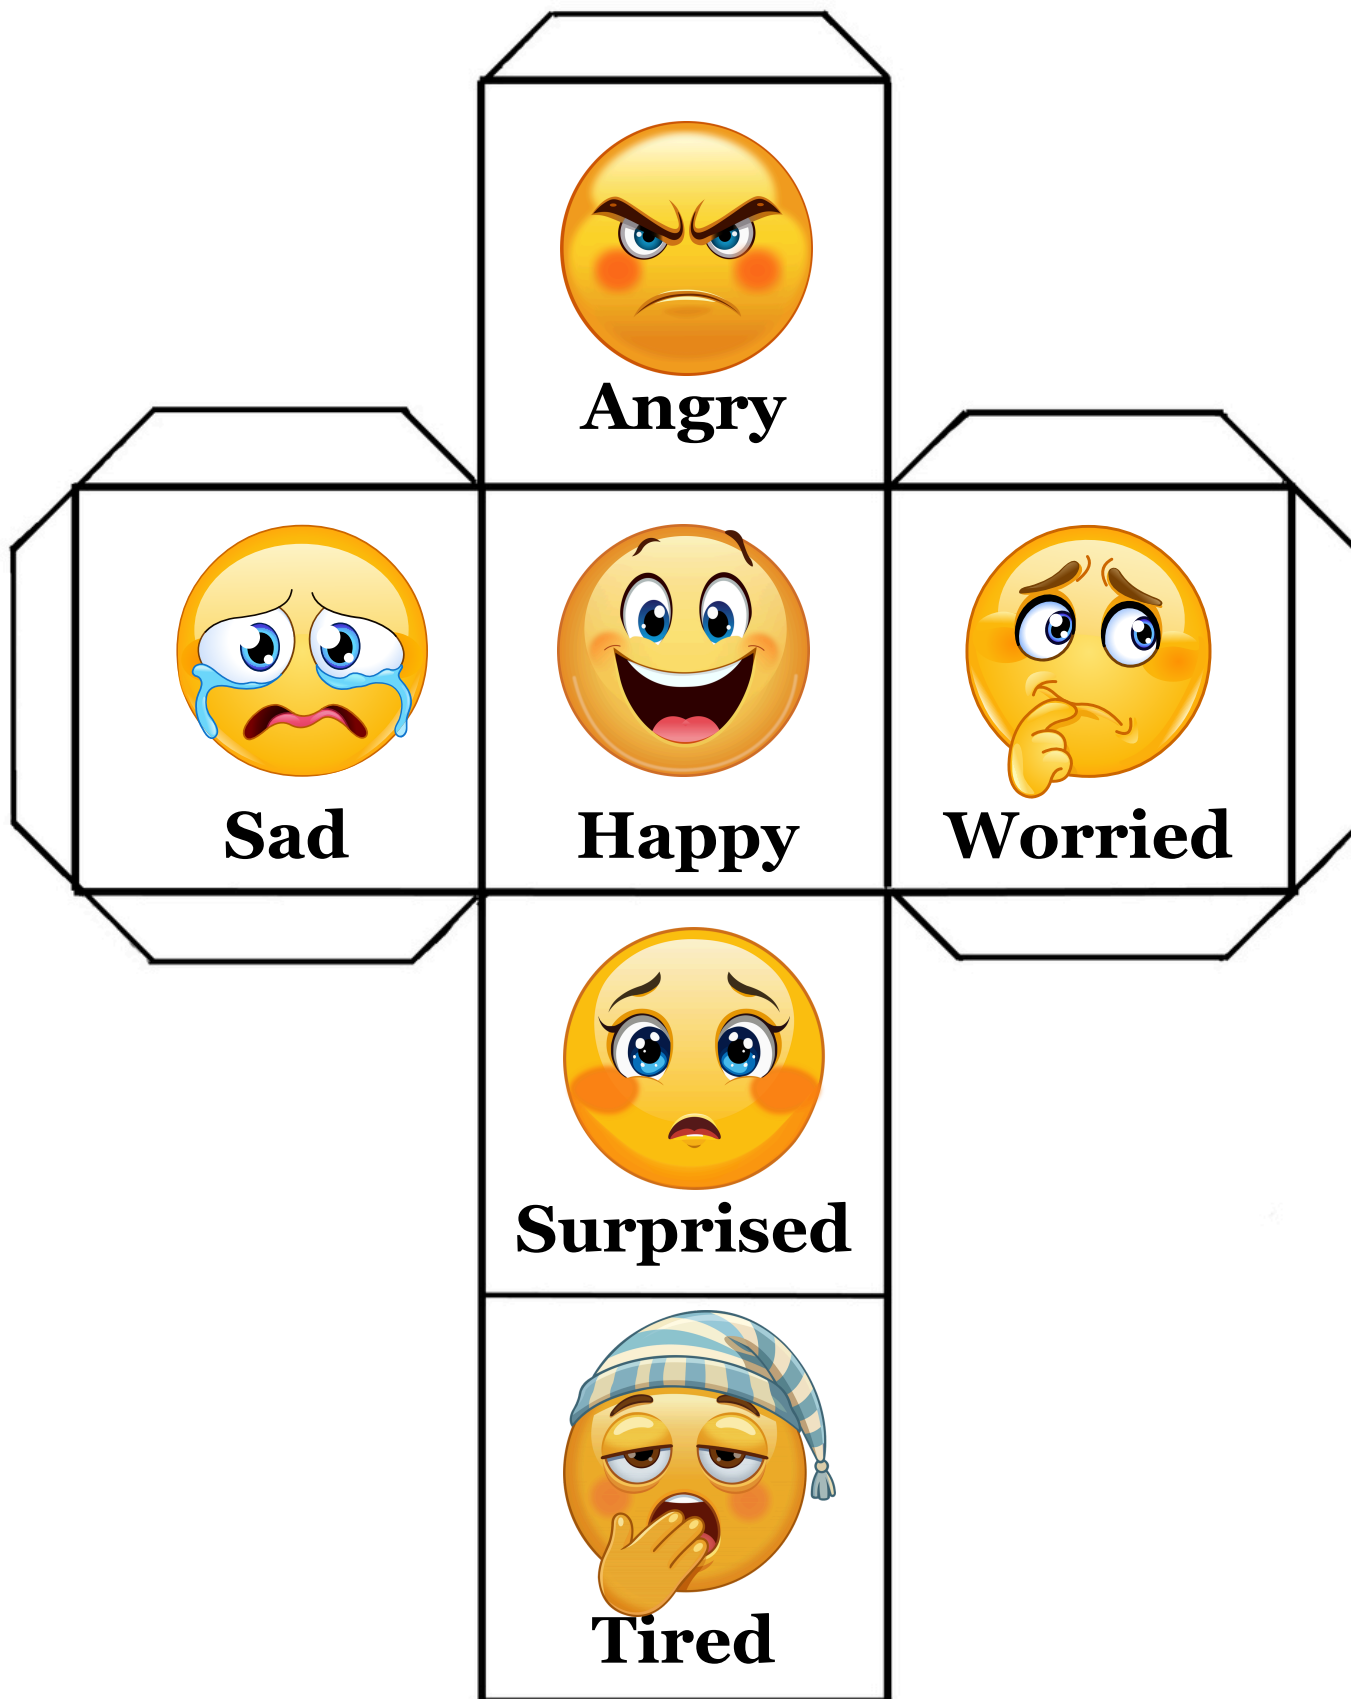

Emotions Role-play Dice

One person rolls the die and makes sure the emotion is not seen by anyone else. They act out the emotion shown on the die using body movements and facial expressions for the group to guess which emotion it is.

Shy

Sick

Silly

Embarrassed

Nervous

Lonely